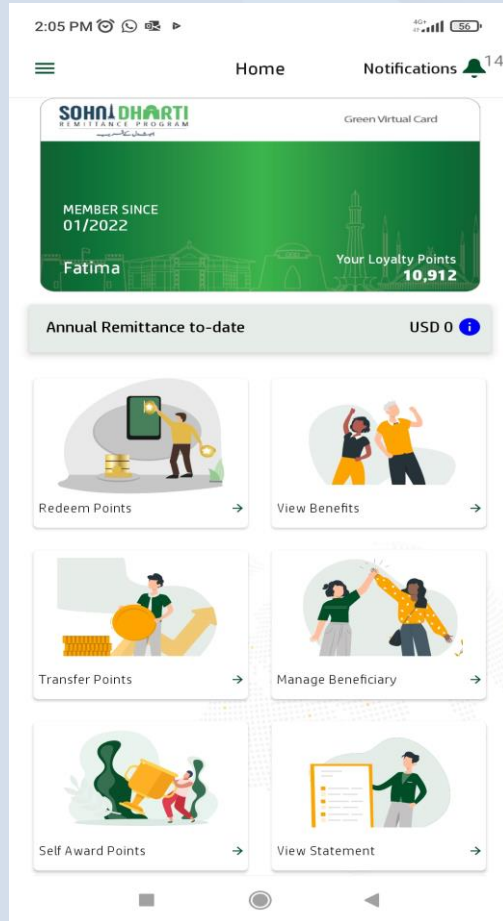

# REDEMPTION FLOW – NADRA

# Redemption Flow – NADRA

Login SDRP App & Click  
Redeem Your Points

Select **NADRA** from the  
Redeem Screen

Generate **Tracking  
Number**

Enter **Tracking Number  
& CNIC**