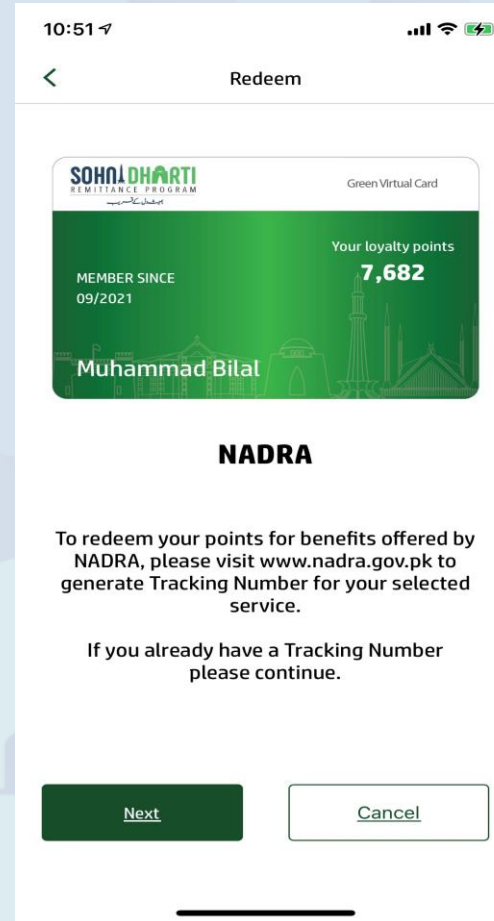

# REDEMPTION FLOW – NADRA

# Redemption Flow – NADRA

Login SDRP App & Click  
Redeem Your Points

Select **NADRA** from the  
Redeem Screen

Generate **Tracking  
Number**

Enter **Tracking Number  
& CNIC**