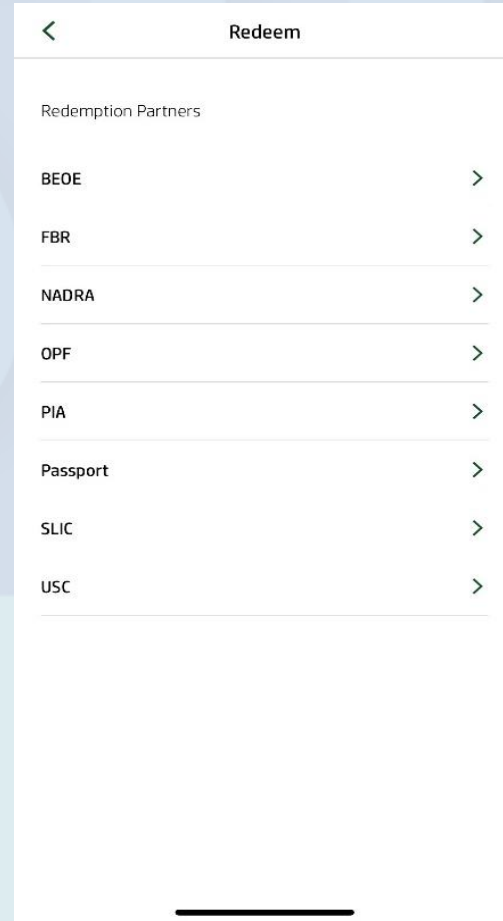

# REDEMPTION FLOW – NADRA

# Redemption Flow – NADRA

Login SDRP App & Click  
Redeem Your Points

Select **NADRA** from the  
Redeem Screen

Generate **Tracking  
Number**

Enter **Tracking Number  
& CNIC**

# Redemption Flow – NADRA

**Confirm** the redemption details

Enter **OTP** to verify

Points redeemed **Successfully**