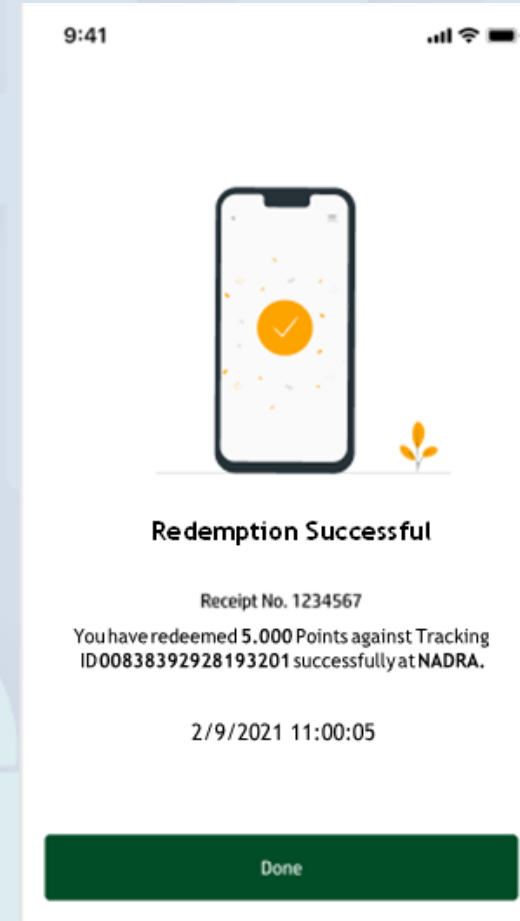

# REDEMPTION FLOW – NADRA

# Redemption Flow – NADRA

Login SDRP App & Click  
Redeem Your Points

Select **NADRA** from the  
Redeem Screen

Generate **Tracking  
Number**

Enter **Tracking Number  
& CNIC**

# Redemption Flow – NADRA

**Confirm** the redemption details

Enter **OTP** to verify

Points redeemed **Successfully**