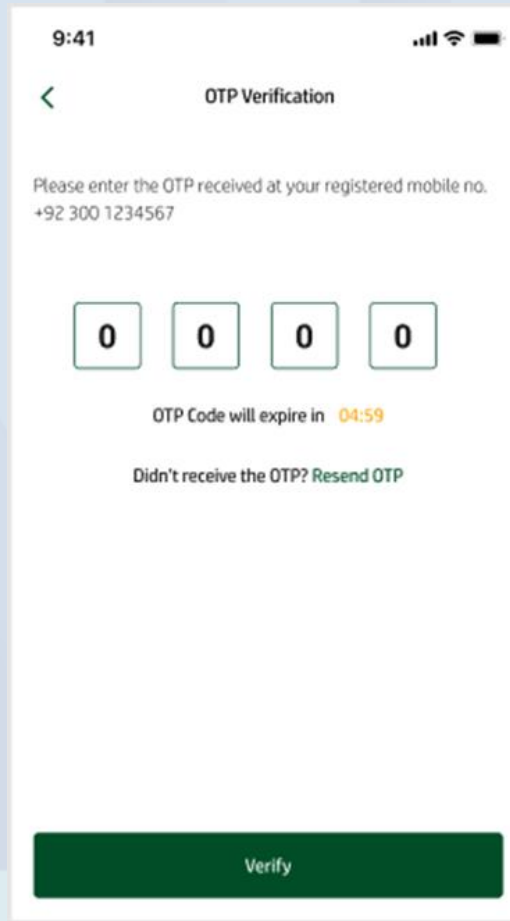

# Redemption Flow – NADRA

Login SDRP App & Click  
Redeem Your Points

Select **NADRA** from the  
Redeem Screen

Generate **Tracking  
Number**

Enter **Tracking Number  
& CNIC**

# Redemption Flow – NADRA

**Confirm** the redemption details

Enter **OTP** to verify

Points redeemed **Successfully**