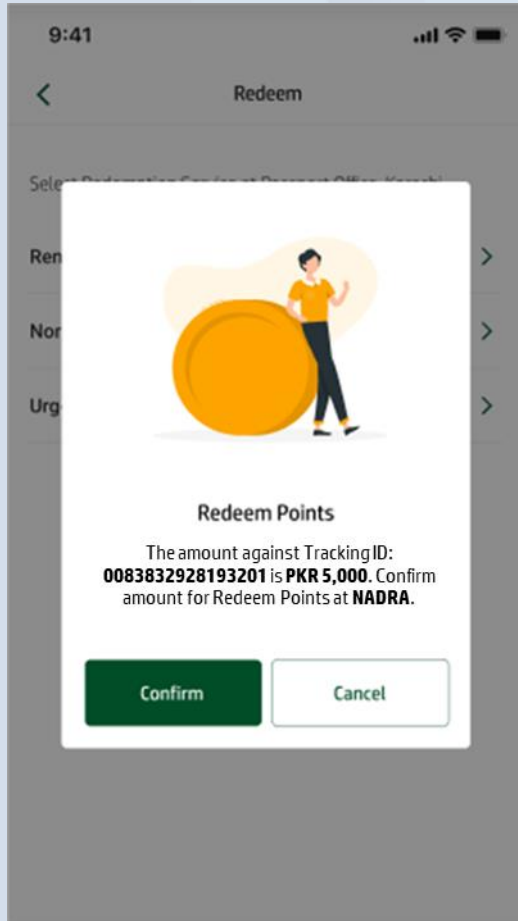

# REDEMPTION FLOW – NADRA

# Redemption Flow – NADRA

Login SDRP App & Click  
Redeem Your Points

Select **NADRA** from the  
Redeem Screen

Generate **Tracking  
Number**

Enter **Tracking Number  
& CNIC**

# Redemption Flow – NADRA

**Confirm** the redemption details

Enter **OTP** to verify

Points redeemed **Successfully**