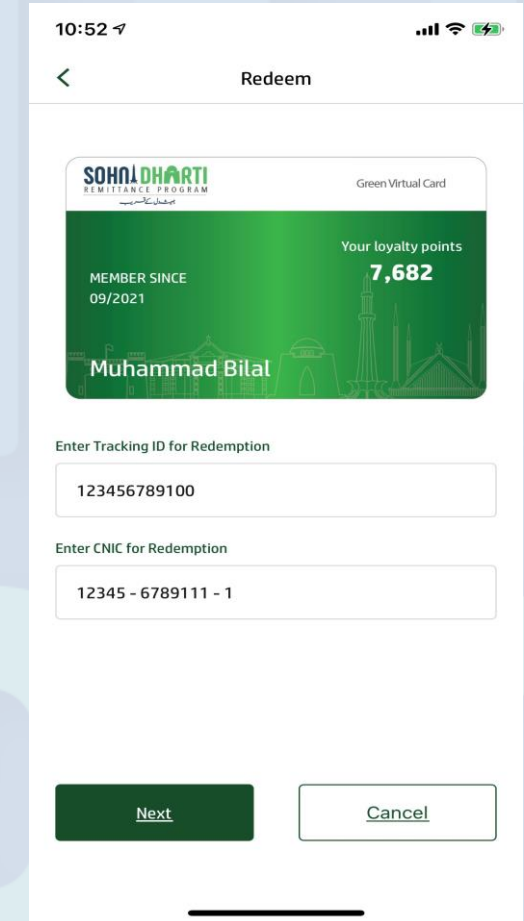

# Redemption Flow – NADRA

Login SDRP App & Click  
Redeem Your Points

Select **NADRA** from the  
Redeem Screen

Generate **Tracking  
Number**

Enter **Tracking Number  
& CNIC**

# Redemption Flow – NADRA

**Confirm** the redemption details

Enter **OTP** to verify

Points redeemed **Successfully**