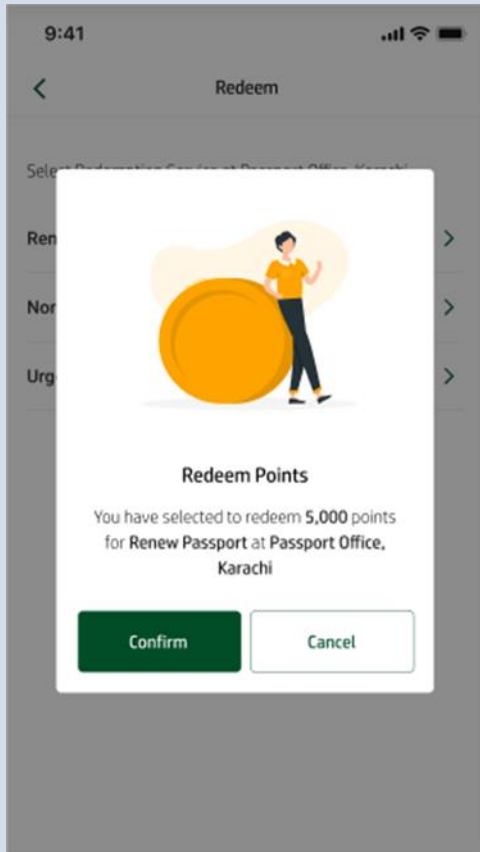

Redemption Flow

Redemption Flow – NADRA

Login SDRP App &
Click **Redeem Your Points**

Select **NADRA** from
the **Redeem** Screen

Generate **Tracking Number**

Enter **Tracking Number & CNIC**

Redemption Flow – NADRA

Confirm the redemption details

Enter **OTP** received to you on SMS

Points redeemed **Successfully**