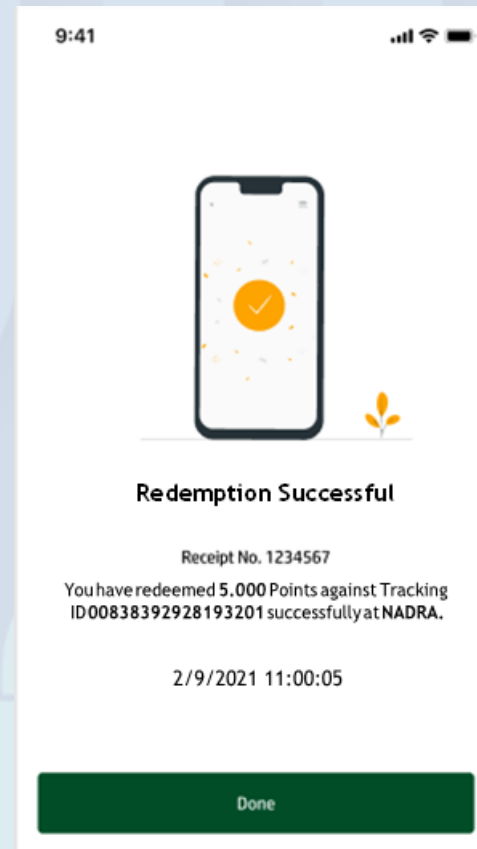

Redemption Flow

Redemption Flow – NADRA

Login SDRP App &
Click **Redeem Your Points**

Select **NADRA** from
the **Redeem** Screen

Generate **Tracking Number**

Enter **Tracking Number & CNIC**

Redemption Flow – NADRA

Confirm the redemption details

Enter **OTP** received to you on SMS

Points redeemed **Successfully**