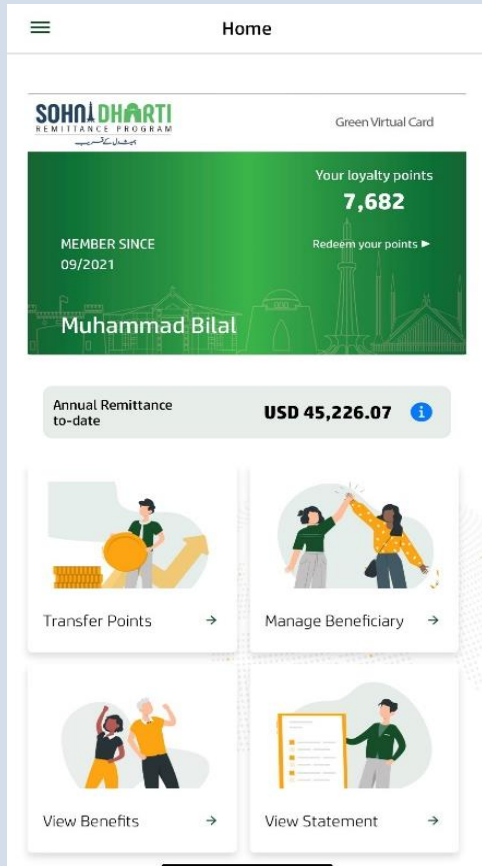

Redemption Flow

Redemption Flow – NADRA

Login SDRP App &
Click **Redeem Your Points**

Select **NADRA** from
the **Redeem** Screen

Generate **Tracking Number**

Enter **Tracking Number & CNIC**

Redemption Flow – NADRA

Confirm the redemption details

Enter **OTP** received to you on SMS

Points redeemed **Successfully**