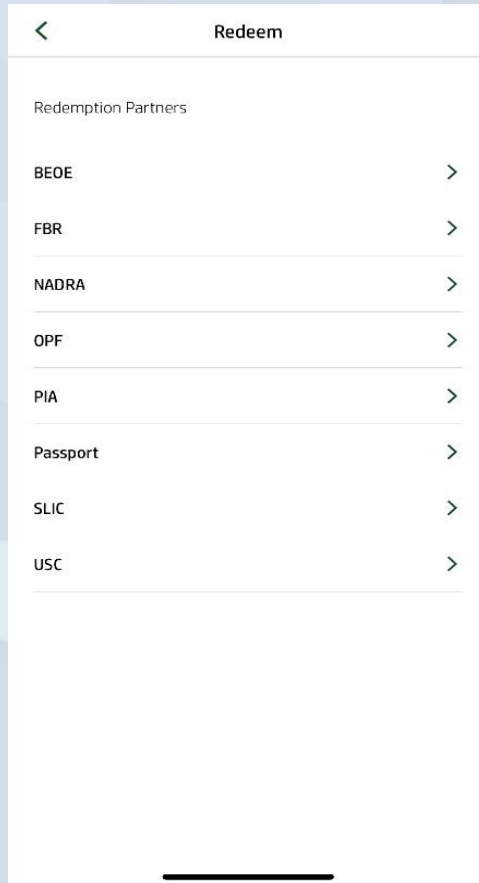

Redemption Flow

Redemption Flow – NADRA

Login SDRP App &
Click **Redeem Your Points**

Select **NADRA** from
the **Redeem** Screen

Generate **Tracking Number**

Enter **Tracking Number & CNIC**

Redemption Flow – NADRA

Confirm the redemption details

Enter **OTP** received to you on SMS

Points redeemed **Successfully**