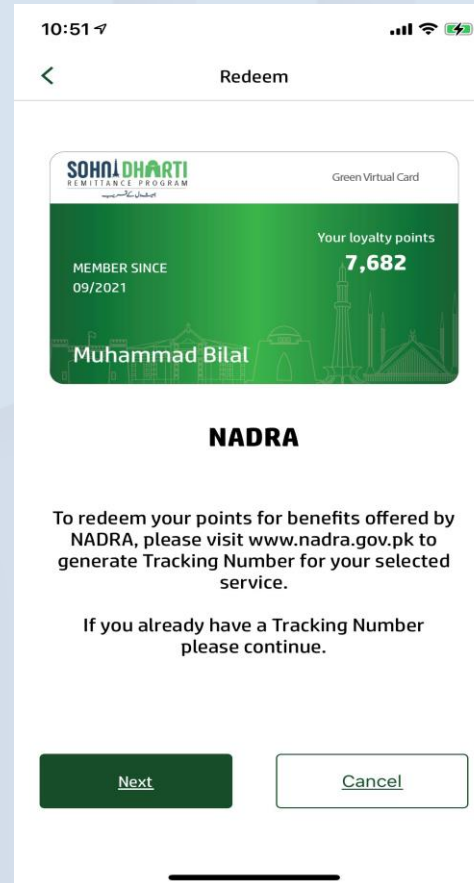

Redemption Flow

Redemption Flow – NADRA

Login SDRP App &
Click **Redeem Your Points**

Select **NADRA** from
the **Redeem** Screen

Generate **Tracking Number**

Enter **Tracking Number & CNIC**

Redemption Flow – NADRA

Confirm the redemption details

Enter **OTP** received to you on SMS

Points redeemed **Successfully**