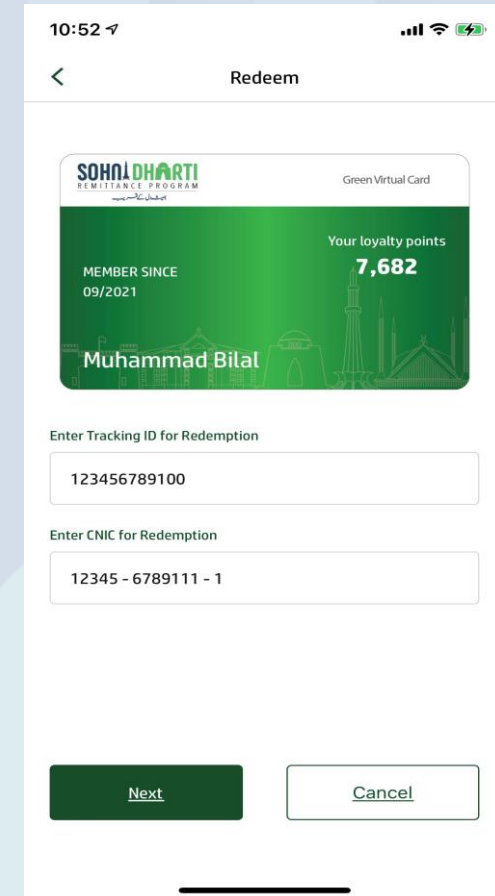

Redemption Flow

Redemption Flow – NADRA

Login SDRP App &
Click **Redeem Your Points**

Select **NADRA** from
the **Redeem** Screen

Generate **Tracking Number**

Enter **Tracking Number & CNIC**

Redemption Flow – NADRA

Confirm the redemption details

Enter **OTP** received to you on SMS

Points redeemed **Successfully**