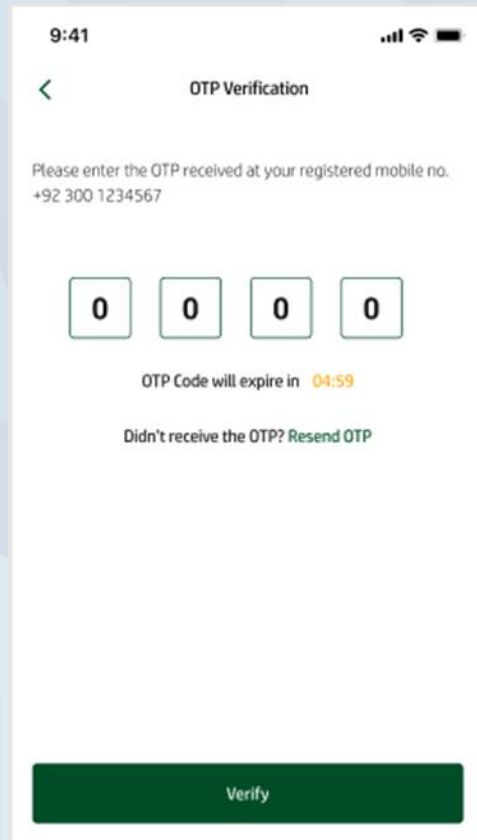

Redemption Flow

Redemption Flow – NADRA

Login SDRP App &
Click **Redeem Your Points**

Select **NADRA** from
the **Redeem** Screen

Generate **Tracking Number**

Enter **Tracking Number & CNIC**

Redemption Flow – NADRA

Confirm the redemption details

Enter **OTP** received to you on SMS

Points redeemed **Successfully**